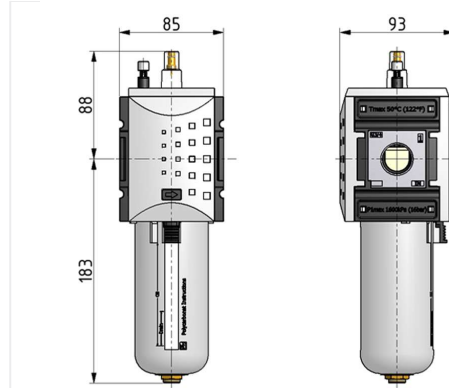

## Lubricator | BG4

Service 3 unit

Service 2 unit

Image shows:  
92504.FF00

Image shows:  
92504.FF00

Filter regulator

Filter