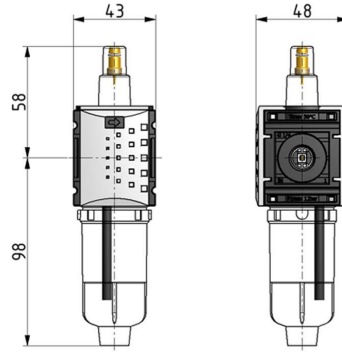

Micro lubricator | BGO

Image shows:
92500.CC00

Image shows:
92500.CC00

Service 3 unit

Service 2 unit

flow characteristic

lubricator operating limit

symbol

Filter regulator

Filter

technical data

- **description:** micro lubricator
- **medium:** compressed air, neutral gases
- **supply pressure P1 max.:** 12 bar
- **temperature range:** 0 - 50°C
- **bowl:** PC
- **mounting:** vertical
- **bowl volume lubricator:** 35 cm³
- **oil type:** CL 32 DIN 51517 - ISO VG 32
- **dome assembly:** PC
- **oil fill in:** cannot be filled with oil during operation

accessories

- **mounting bracket:**
  [KBW.0-1225](#)

- **coupling kit wall mounting:**
  [KKOP.0W](#)

Pressure regulator

Lubricator

System extensions

Accessories

Special products

type	part-number	description	price (pre-tax)
KLUB-014	92500.CC00	Micro lubricator G1/4 with PC bowl	20.93 €
KLUB-014 M	92500.CC50	Micro lubricator G1/4 with metal bowl	25.58 €