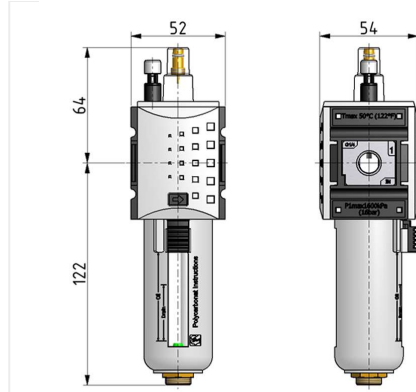

Lubricator | BG1

Service 3 unit

Service 2 unit

Image shows:
92501.CC00

Image shows:
92501.CC00

Filter regulator

Filter

flow characteristic

lubricator operating limit

symbol

Pressure regulator

Lubricator

technical data

- **description:** lubricator with automatic oil filling
- **medium:** compressed air, neutral gases
- **supply pressure P1 max.:** 16 bar
- **temperature range:** 0 - 50°C
- **bowl:** PC with PA bowl guard
- **mounting:** vertical
- **bowl volume lubricator:** 40 cm³
- **oil type:** CL 32 DIN 51517 - ISO VG 32
- **dome assembly:** PC
- **oil fill in:** can be oilpulling during operation

accessories

- mounting bracket:
  [KBW.1-1225](#)

- coupling kit wall mounting:
  [KKOP.1W](#)

- electrical level indicator (version addition: N)

System extensions

Accessories

Special products

type	part-number	description	price (pre-tax)
KLUB-114	92501.CC00	Lubricator G1/4 with automatic oil filling, PC bowl and bowl guard	33.18 €
KLUB-114 H	92501.CC50	Lubricator G1/4 with automatic oil filling and metal bowl	55.48 €
KLUB-138	92501.DD00	Lubricator G3/8 with automatic oil filling, PC bowl and bowl guard	33.18 €
KLUB-138 H	92501.DD50	Lubricator G3/8 with automatic oil filling and metal bowl	55.48 €